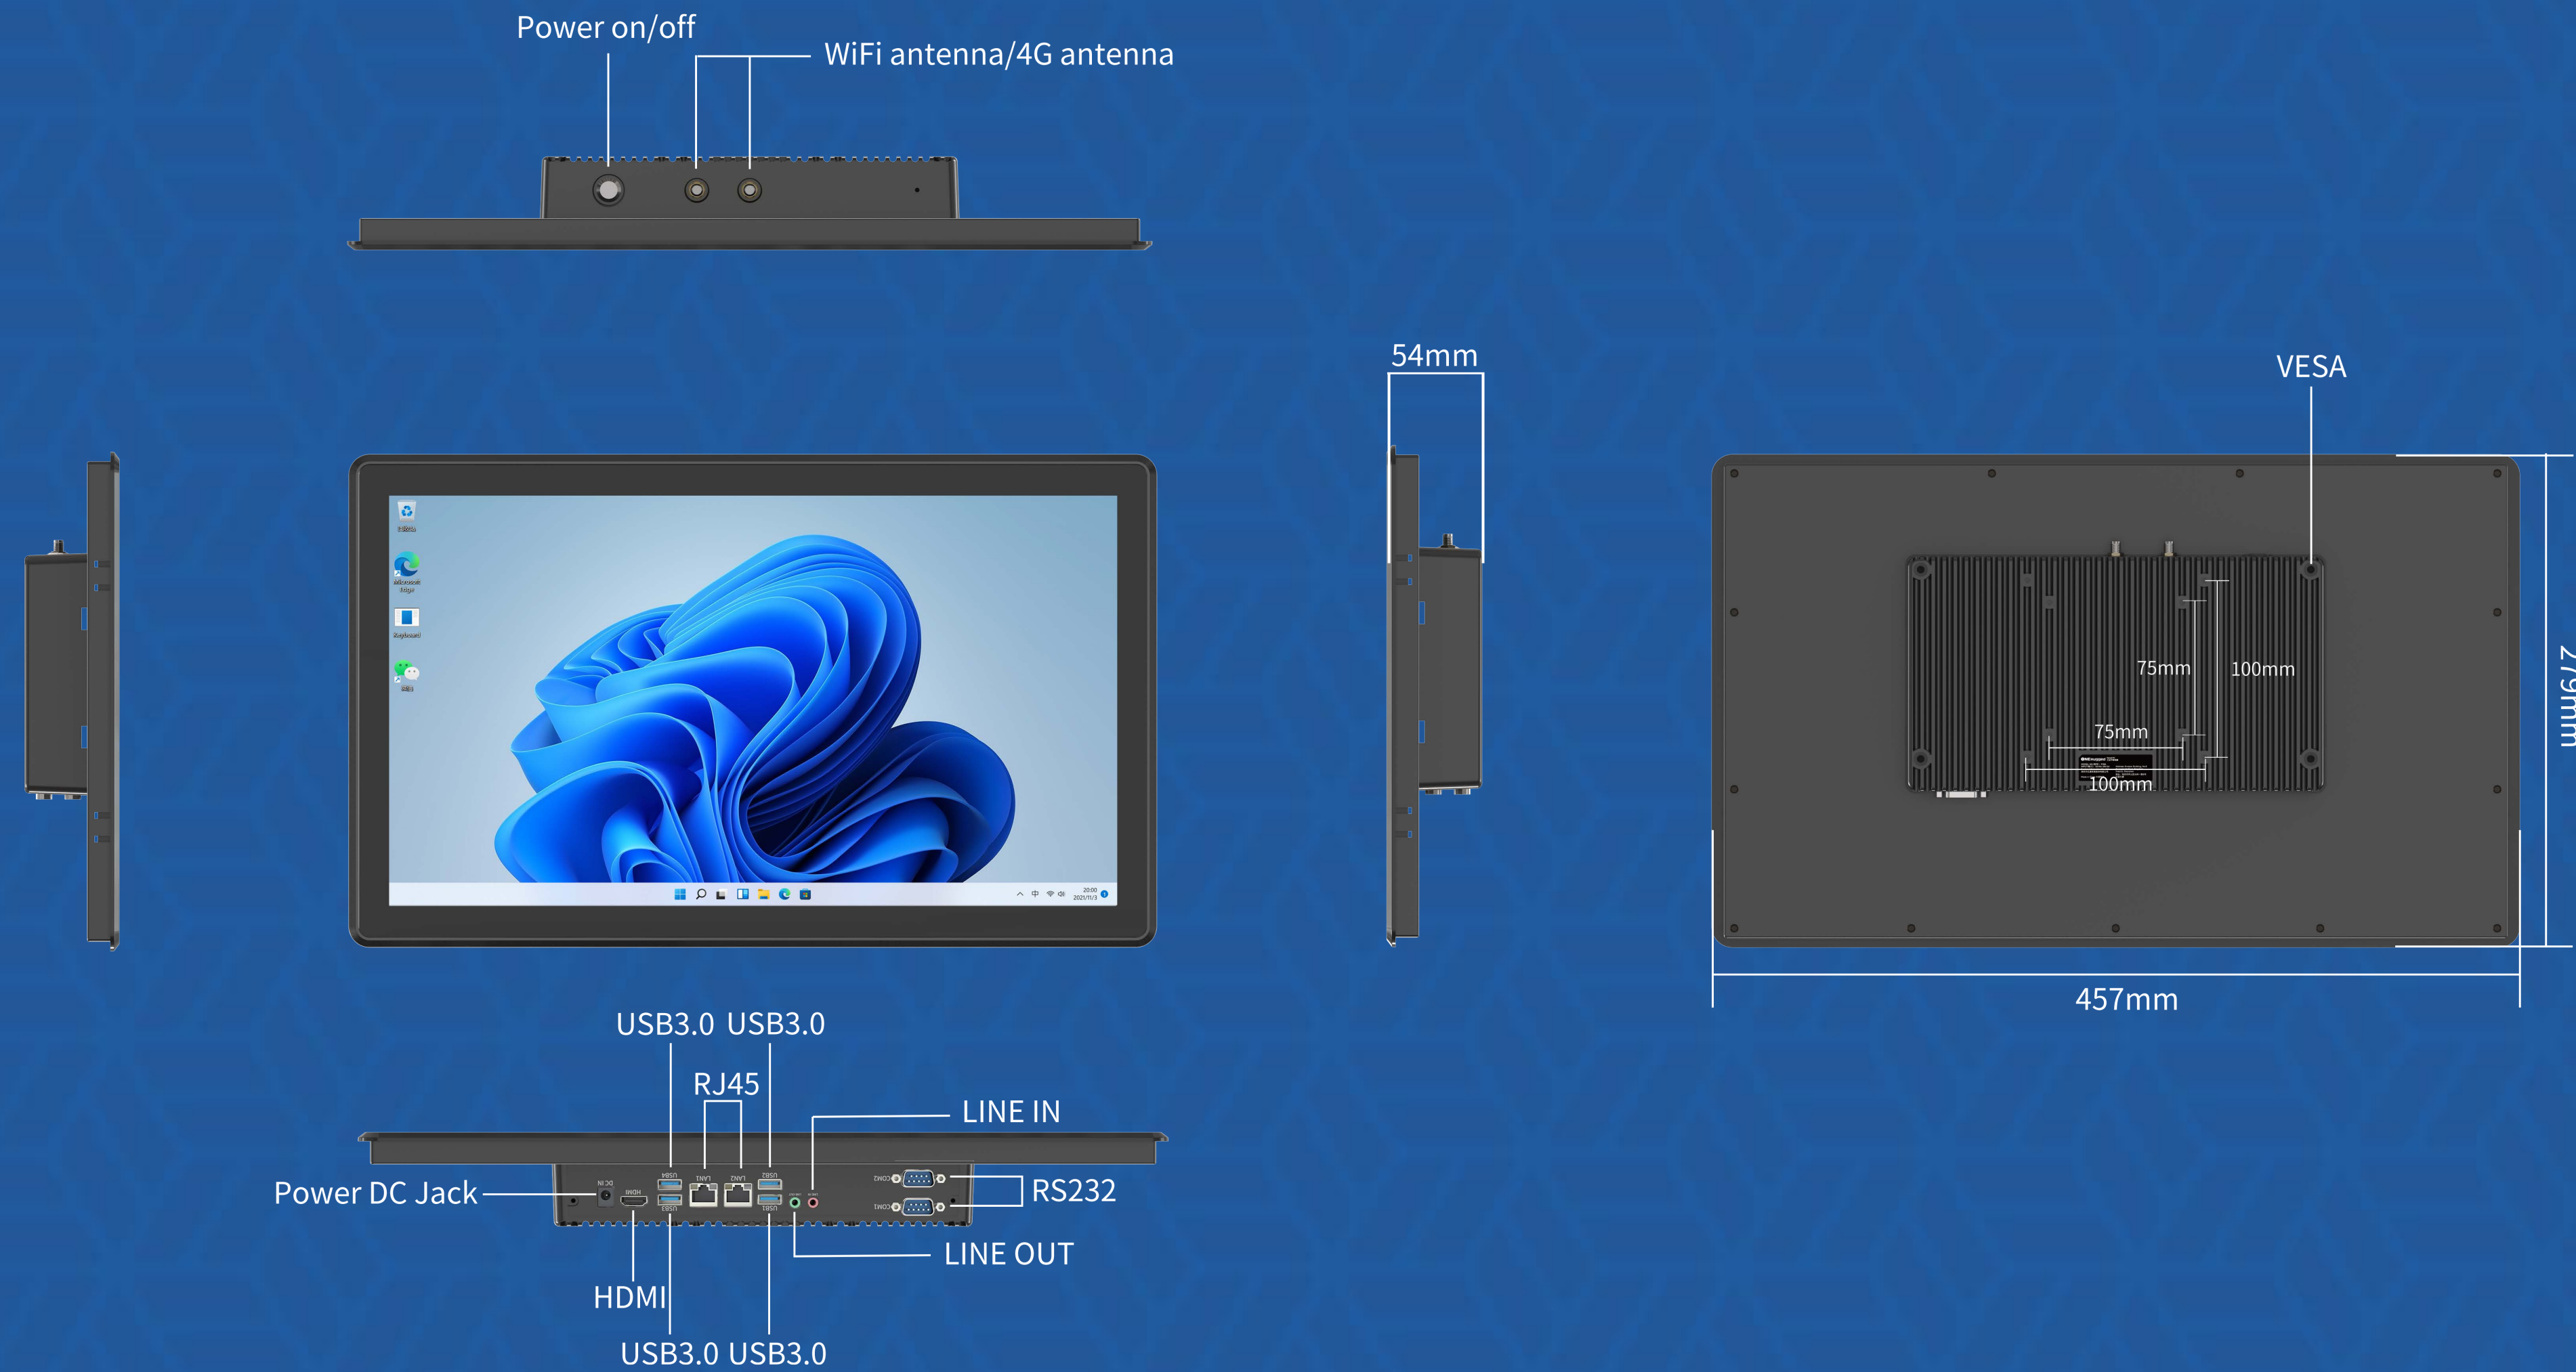

Panel PC P18A

Product Six Views

Accessories(Standard)

* The technical specifications of this product are subject to change without prior notice